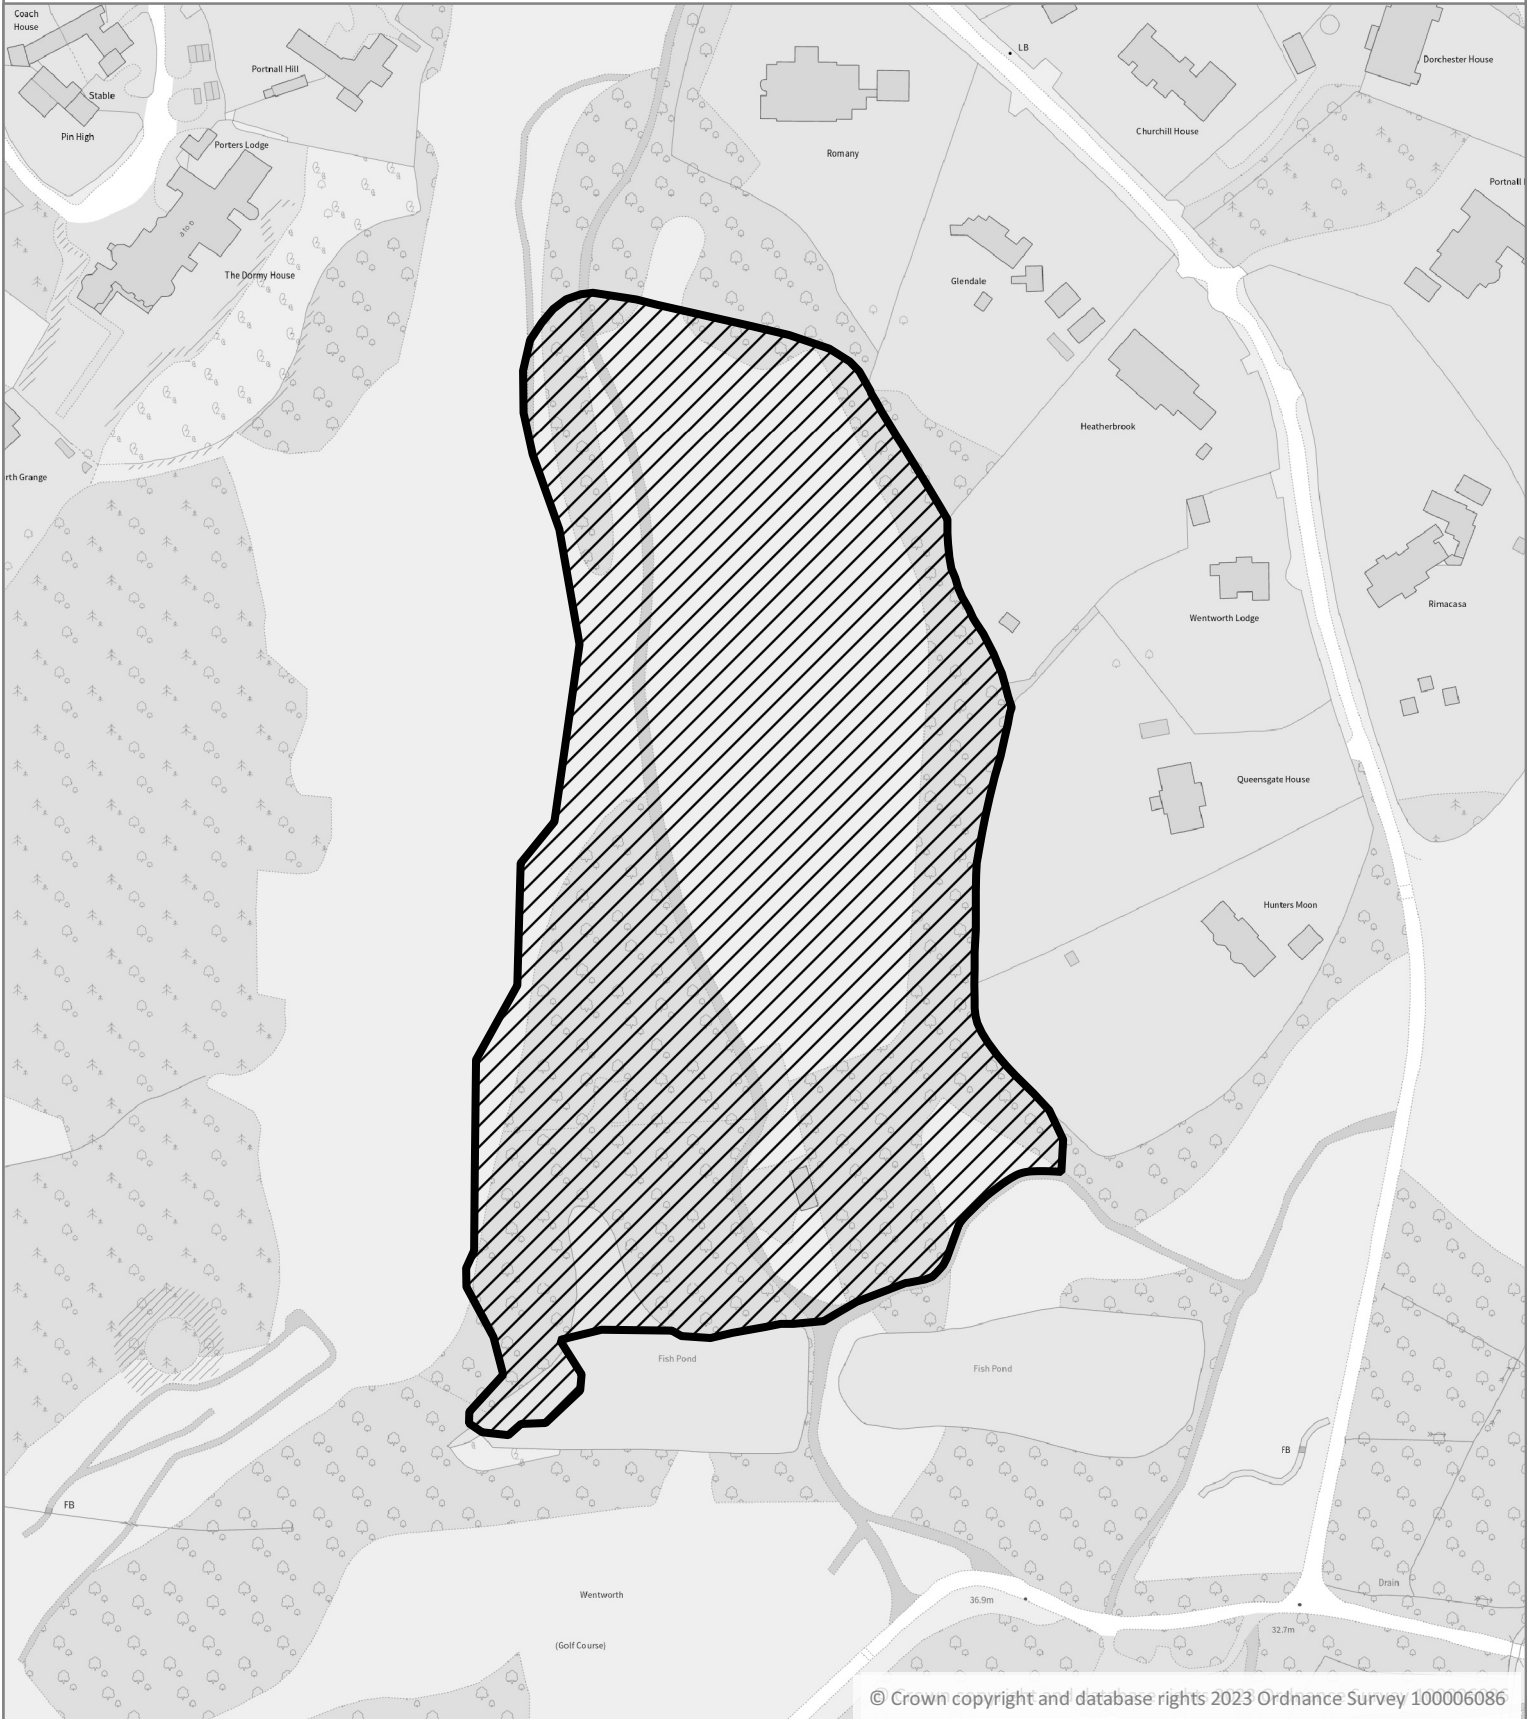

FOR LOCATION PURPOSES ONLY

Runnymede Borough Council  
Runnymede Civic Centre  
Station Road  
Addlestone  
Surrey KT15 2AH

Date: 24/08/2023

Wentworth Golf Club

Scale: 1:2,500

RU.23/1213